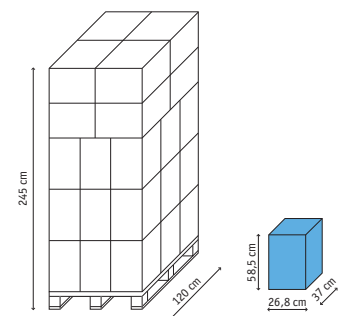

linea storage storage line

Visualbox L

pcs x box
12
cartons x pallet
35
pcs x pallet
420

kg 6,25