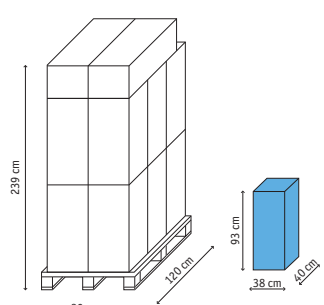

**Portabiancheria
"Elegance" 50 L
Laundry hamper**

pcs x box
6
cartons x pallet
14
pcs x pallet
84

kg 11,36