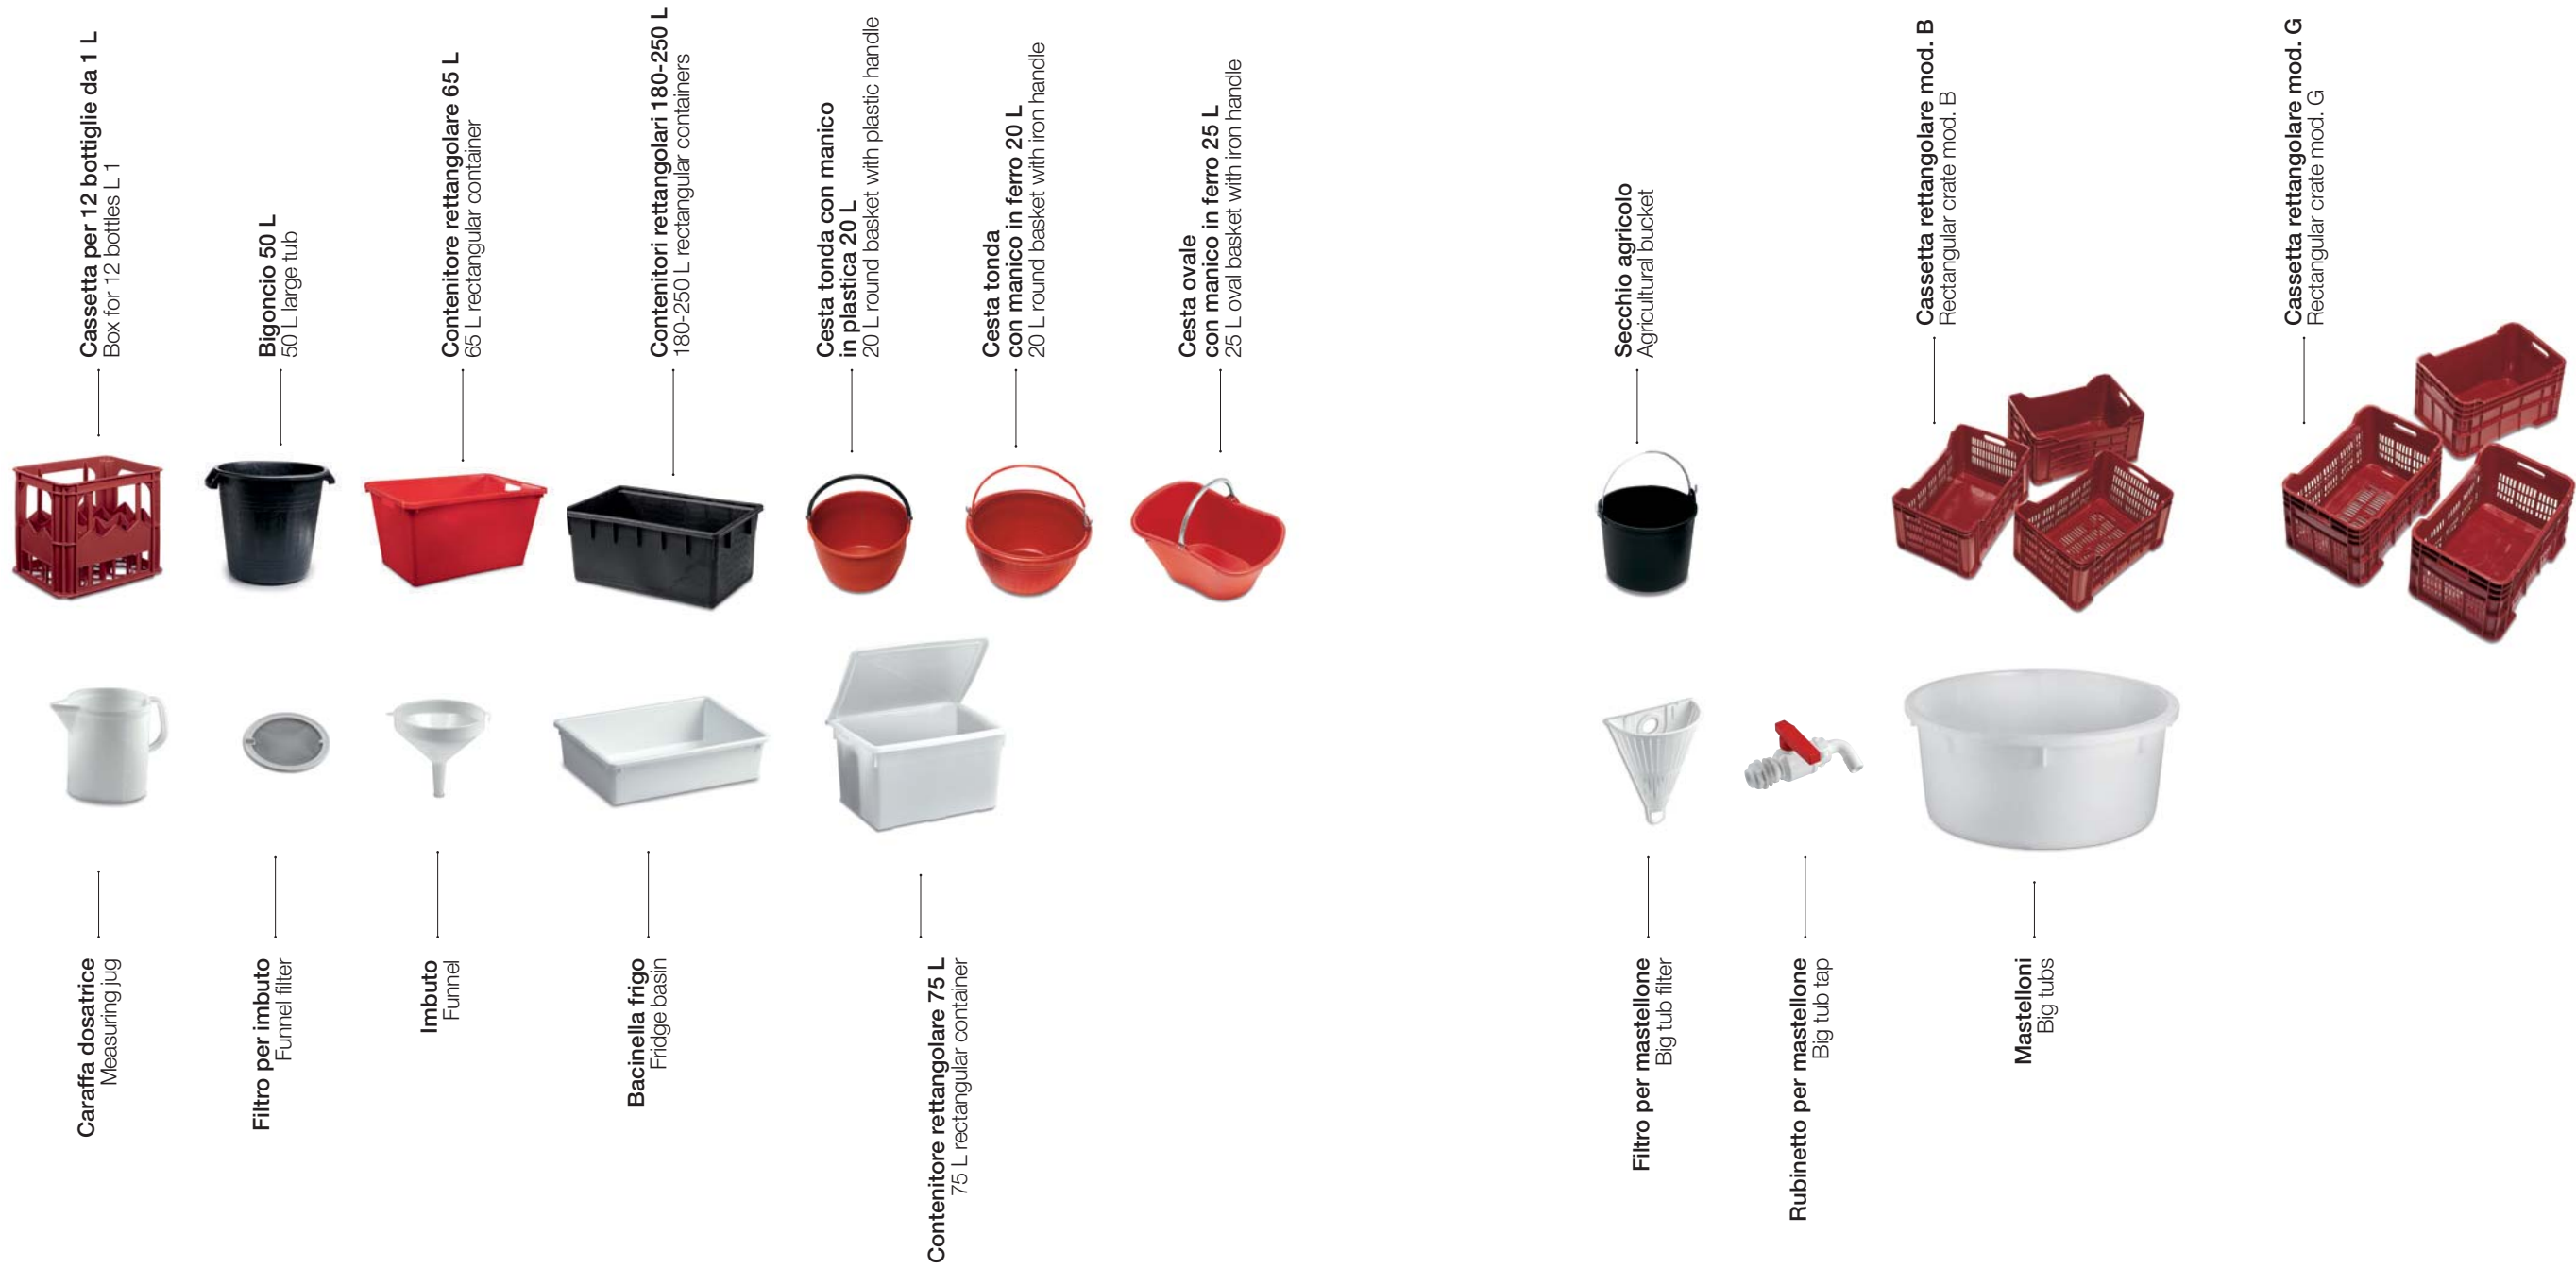

linea professionale professional line