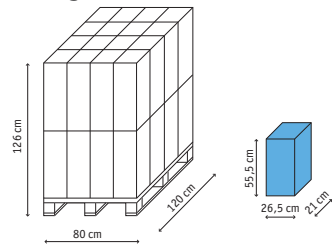

Elegance

Cestino "Elegance"
"Elegance" basket M high

pcs x box
12
cartons x pallet
32
pcs x pallet
384