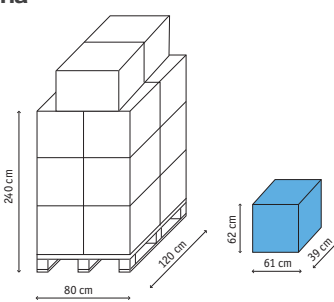

**Cesta portabiancheria
"Elegance"
laundry basket**

pcs x box
8
cartons x pallet
14
pcs x pallet
112

kg 11,8

* per tutti i modelli
for all models