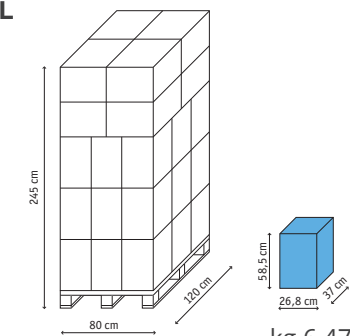

"Elegance" Box L

pcs x box
12
cartons x pallet
35
pcs x pallet
420