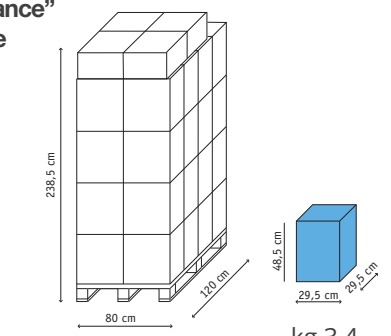

Gettacarte "Elegance"
"Elegance" waste
paper bin

pcs x box
6
cartons x pallet
36
pcs x pallet
216