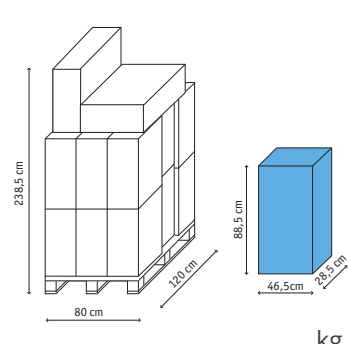

Home Eco System 40 L

pcs x box
6
cartons x pallet
16
pcs x pallet
96

kg 9