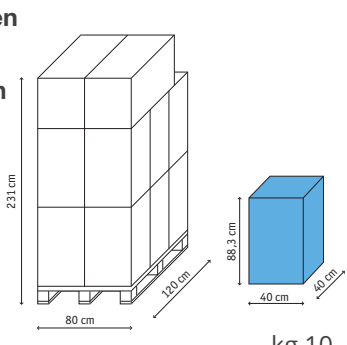

Pattumiera Begreen Eco green bin

pcs x box
6
cartons x pallet
14
pcs x pallet
84

kg 10