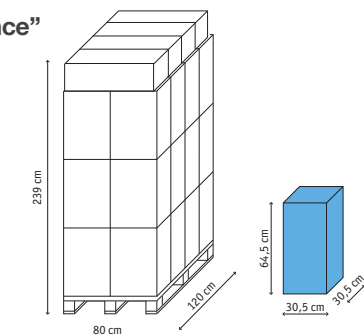

Basculina "Elegance"
"Elegance" little
swing top bin

pcs x box
6
cartons x pallet
28
pcs x pallet
168