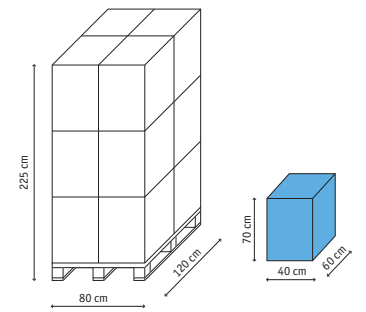

"Elegance" Box
XXL High

pcs x box
6
cartons x pallet
12
pcs x pallet
72