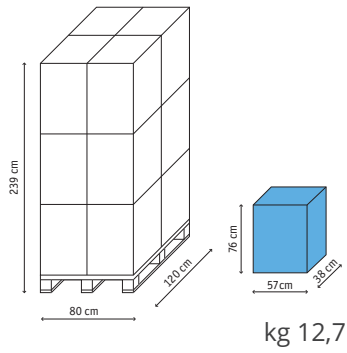

linea storage storage line

Stefanbox Vasco

pcs x box
6
cartons x pallet
12
pcs x pallet
72

kg 12,7