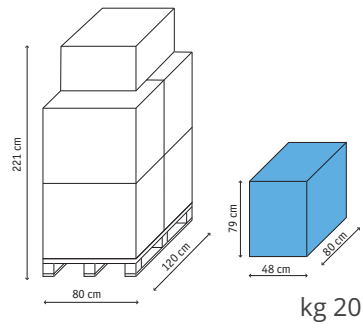

Family box

pcs x box
4
cartons x pallet
5
pcs x pallet
20

kg 20