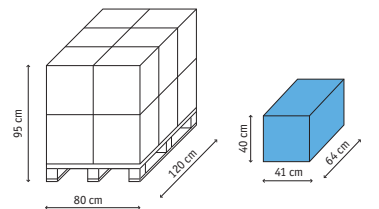

Portascopino Cucciolo brush holder

pcs x box
25
cartons x pallet
6
pcs x pallet
150

kg 6,15

*h cm 215 - tot pcs x pallet 750