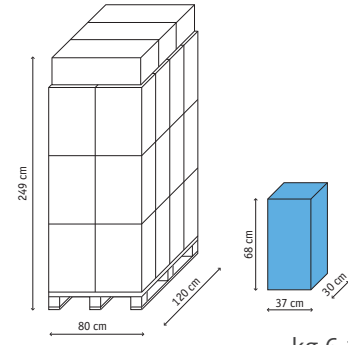

Basculina Multipat 30 L Little swing top bin

pcs x box
6
cartons x pallet
27
pcs x pallet
162

kg 6,1

* full pallet

pattumiere & co. dustbins & co.