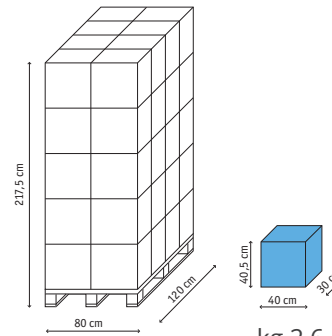

Scarpiera
"Elegance"
Shoe cabinet

pcs x box
1
cartons x pallet
40
pcs x pallet
40