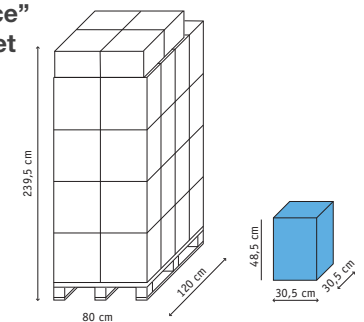

Secchio "Elegance"
"Elegance" bucket

pcs x box
6
cartons x pallet
36
pcs x pallet
216