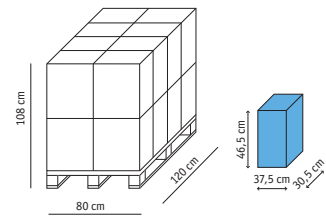

Cestino "Elegance"
"Elegance" basket L high

pcs x box
8
cartons x pallet
16
pcs x pallet
128