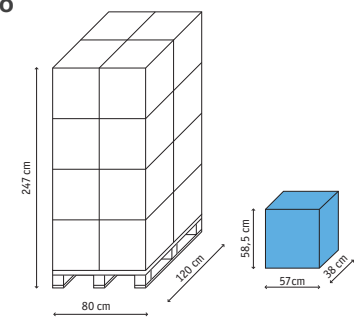

Stefanbox Mario

pcs x box
6
cartons x pallet
16
pcs x pallet
96

kg 9,35

* full pallet

linea storage storage line