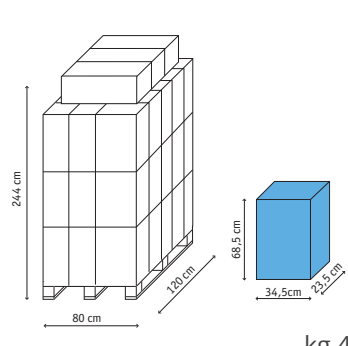

Home Eco System 15 L

pcs x box
6
cartons x pallet
36
pcs x pallet
216

kg 4,7