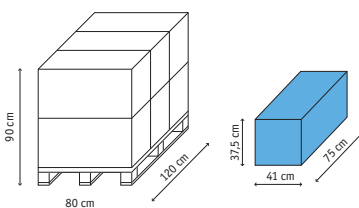

Portascopino Nuovo Storno brush holder

pcs x box
25
cartons x pallet
6
pcs x pallet
150

kg 7,25

*h cm 240 - tot pcs x pallet 450

* full pallet

* full pallet