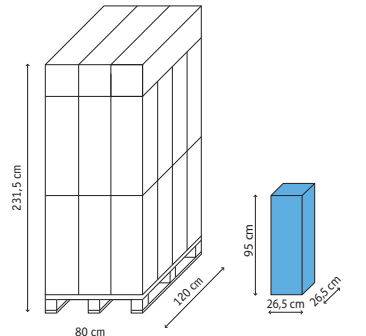

Portaombrelli
"Elegance"
Umbrella-stand

pcs x box
6
cartons x pallet
27
pcs x pallet
162