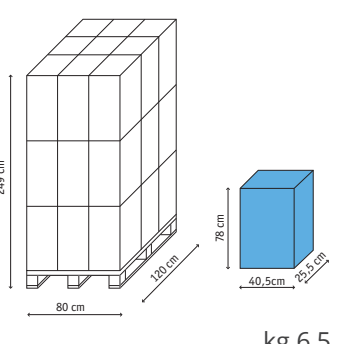

Home Eco System 25 L

pcs x box
6
cartons x pallet
27
pcs x pallet
162

kg 6,5