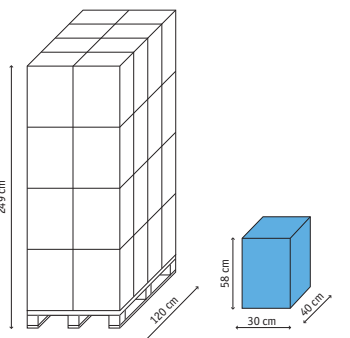

"Elegance" Box
XL High

pcs x box
6
cartons x pallet
32
pcs x pallet
192