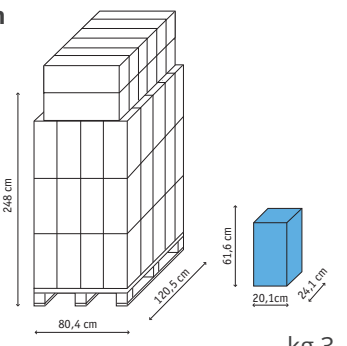

Home Eco System 7 L

pcs x box
6
cartons x pallet
72
pcs x pallet
432

kg 3