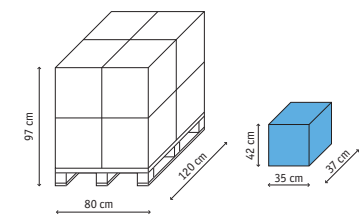

kg 10

**Sedile WC Gabbiano Toilet cover seat Gabbiano**

pcs x box  
10  
cartons x pallet  
12  
pcs x pallet  
120

kg 7,85

\*h cm 238 - tot pcs x pallet 240

**Portascopino Bombolo brush holder**

pcs x box  
12  
cartons x pallet  
8  
pcs x pallet  
96