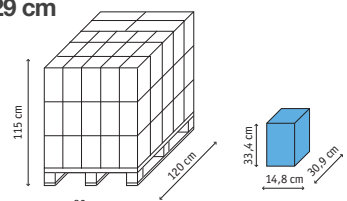

**Coperchio
salva freschezza 29 cm
"Tosca"
Fresh-keeping lid 29 cm**

pcs x box
8
cartons x pallet
57
pcs x pallet
456

*h cm 249 - tot pcs x pallet 1064 kg 1,5

* full pallet

* full pallet