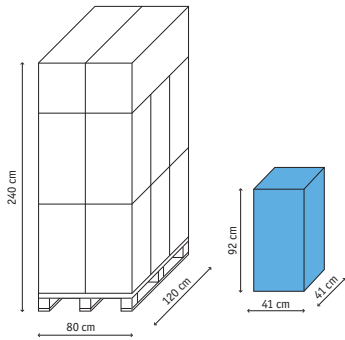

pattumiere dustbins

Bidone Tom 46 L
Tom bin 46 L

pcs x box
6
cartons x pallet
14
pcs x pallet
84