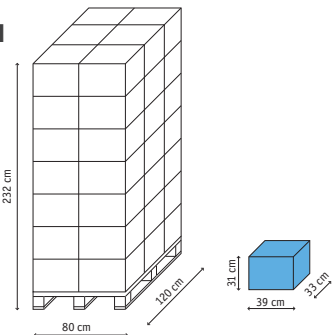

"Elegance" Box M

pcs x box
12
cartons x pallet
42
pcs x pallet
504