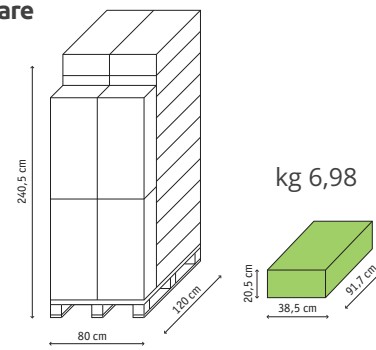

linea Natural Natural line

Fioriera Natural Deluxe rettangolare
Natural Deluxe rectangular flower box

cartons x pallet 26
pcs x pallet 26