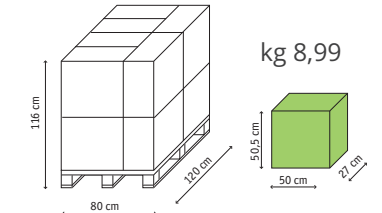

Set balcone • Balcony set Venezia

pcs x box 10
cartons x pallet 12
pcs x pallet 120