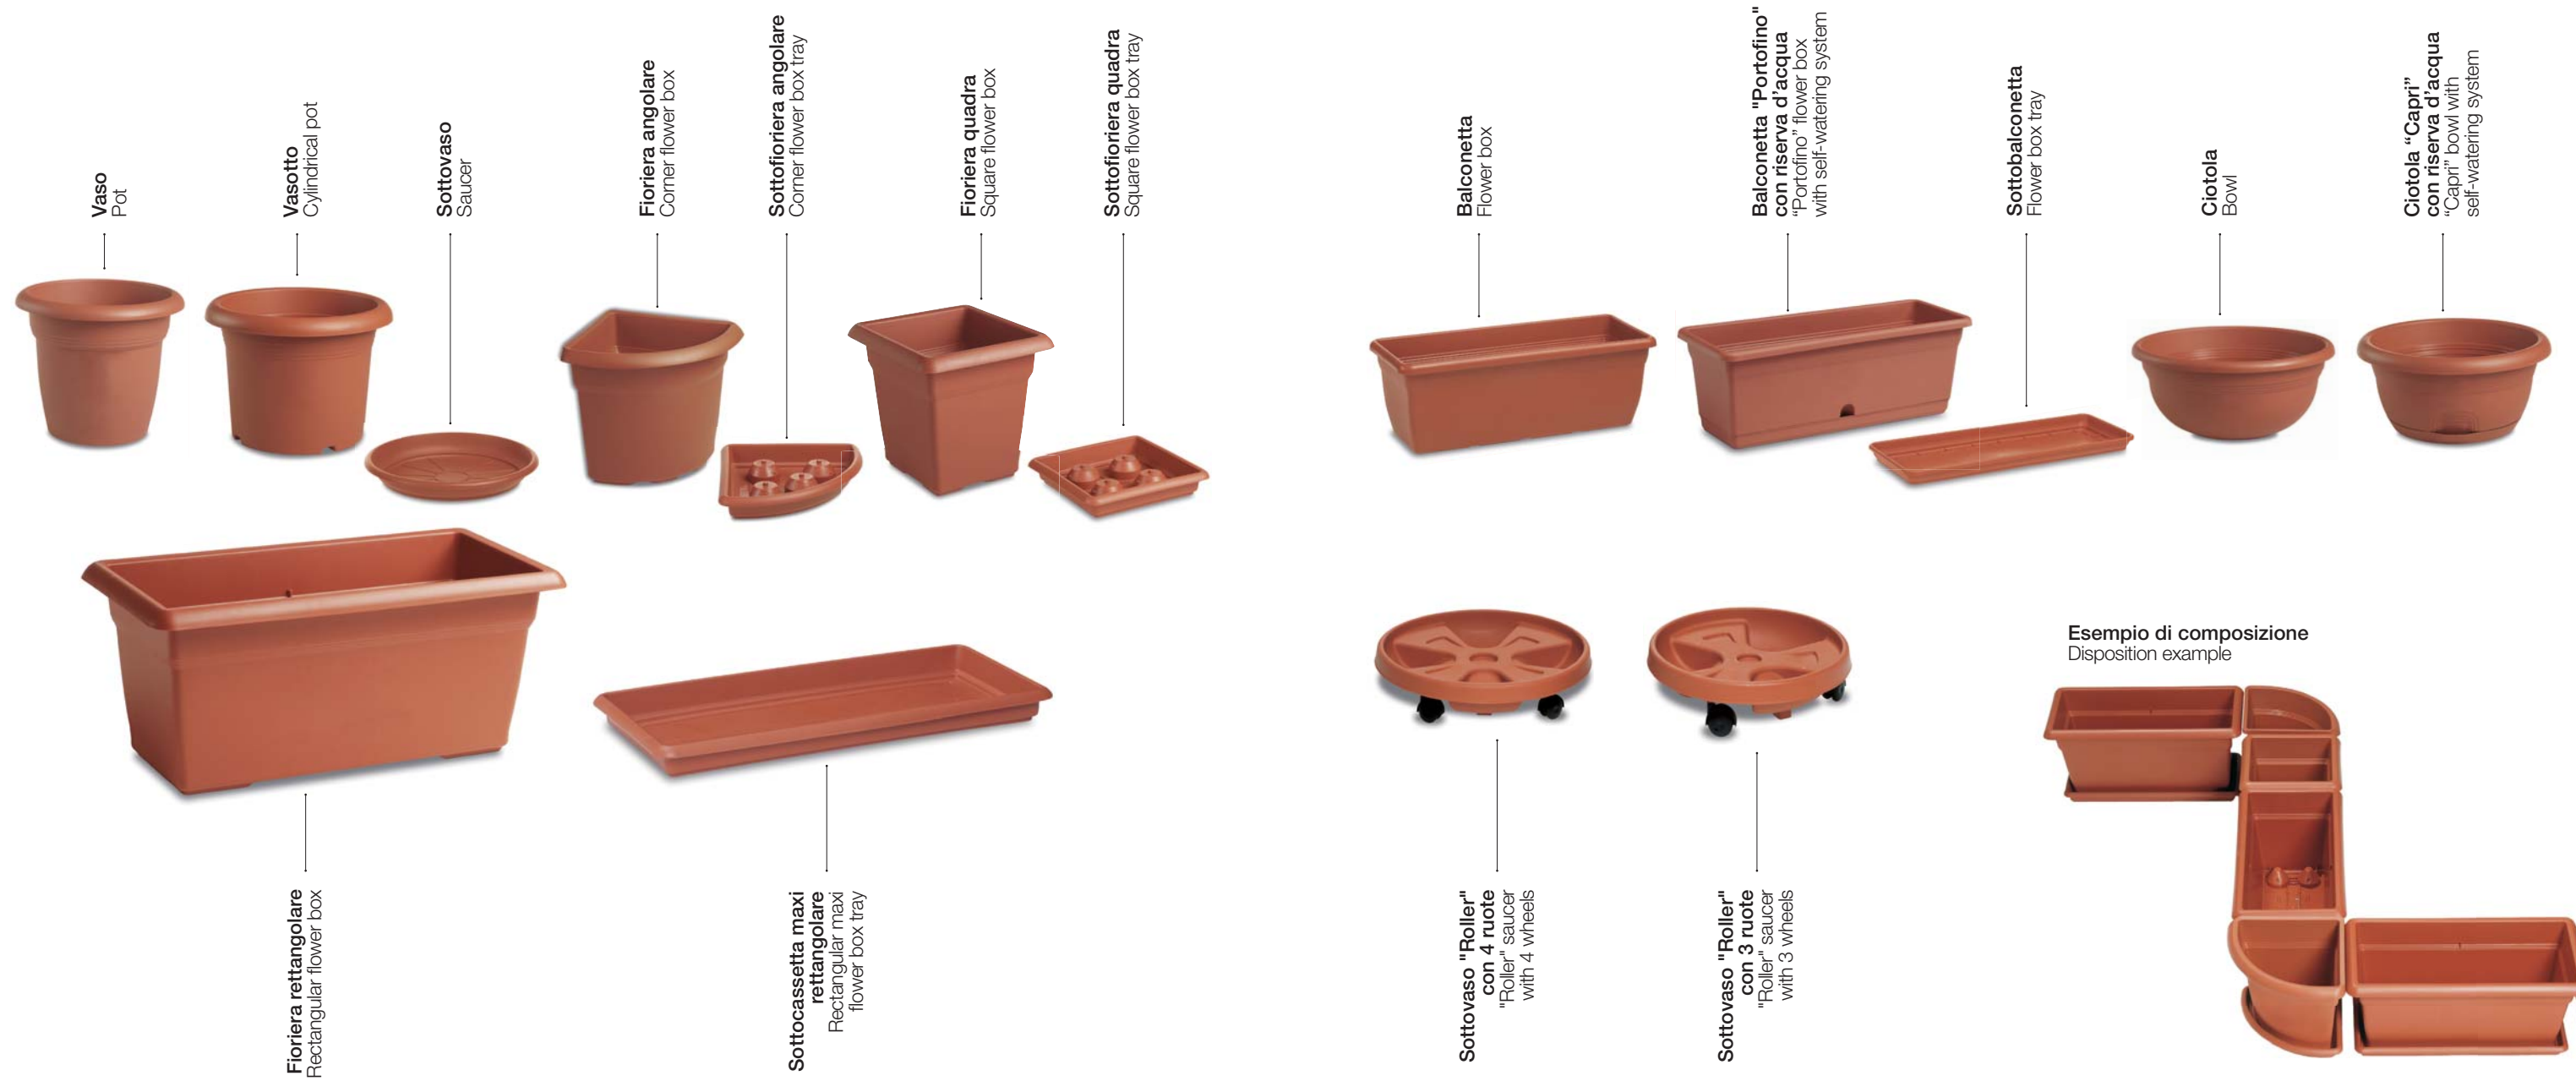

MEDITERRANEO *line*

RECYCLED PLASTIC

Vaso
Pot

Vasotto
Cylindrical pot

Sottovaso
Saucer

Fioriera angolare
Corner flower box

Sottofioriera angolare
Corner flower box tray

Fioriera quadra
Square flower box

Sottofioriera quadra
Square flower box tray

Balconetta
Flower box

Balconetta "Portofino"
"Portofino" flower box
with self-watering system

Sottobalconetta
Flower box tray

Ciotola
Bowl

Ciotola "Capri"
"Capri" bowl with
self-watering system

Fioriera rettangolare
Rectangular flower box

Sottocassetta maxi
rettangolare
Rectangular maxi
flower box tray

Sottovaso "Roller"
con 4 ruote
"Roller" saucer
with 4 wheels

Sottovaso "Roller"
con 3 ruote
"Roller" saucer
with 3 wheels

Esemplio di composizione
Disposition example