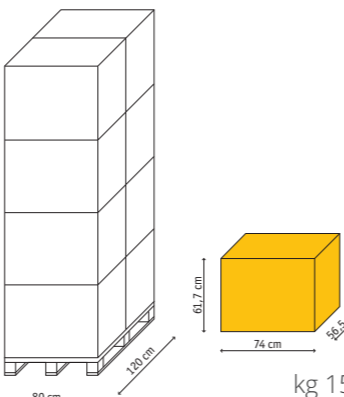

Queen

pcs x box
8
pcs x pallet
64
cartons x pallet
8

toilette per gatti cat toilets

Sprint 10

pcs x box
12
pcs x pallet
288
cartons x pallet
24

Sprint 20

pcs x box
12
pcs x pallet
192
cartons x pallet
16

**Paletta universale
Twice
Multipurpose
shovel Twice**