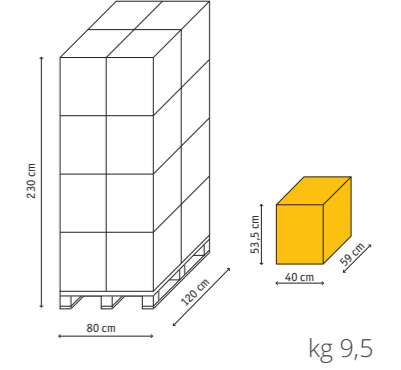

Queen

pcs x box
8
pcs x pallet
64
cartons x pallet
8

toilette per gatti cat toilets

Sprint 10

pcs x box
12
pcs x pallet
288
cartons x pallet
24

Sprint 20

pcs x box
12
pcs x pallet
192
cartons x pallet
16

**Paletta universale
Twice
Multipurpose
shovel Twice**