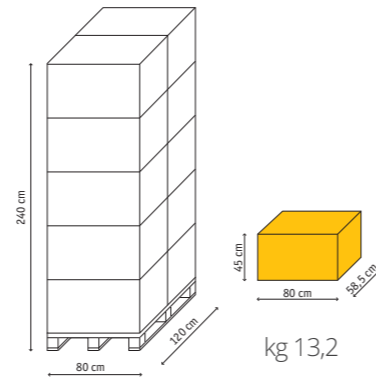

Cathy Clever & Smart

pcs x box
5
pcs x pallet
50
cartons x pallet
10