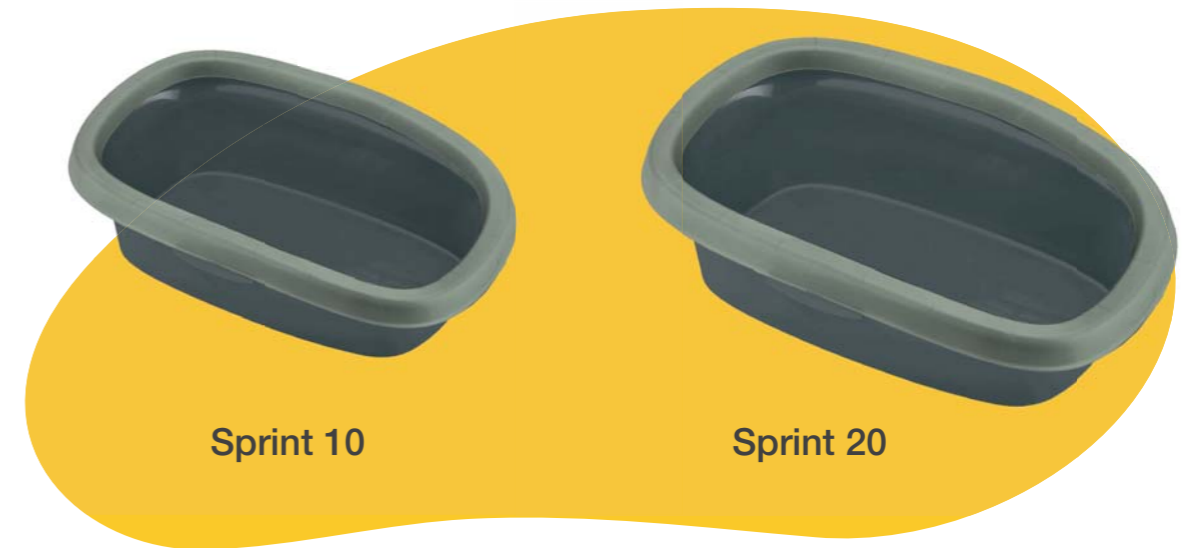

Cathy toilette chiusa hooded cat toilet

70%
RECYCLED

Sprint toilette aperte con cornice open cat toilets with rim

98%
RECYCLED

linea green
green line

maniglia per trasporto
carrying handle

porta basculante
swing door