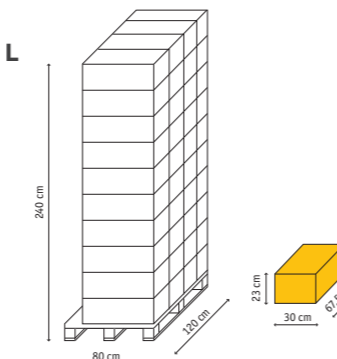

Ciotola Chic Multireserve 0,8 L
Multireserve Chic Bowl 0,8 L

pcs x box
12
pcs x pallet
480
cartons x pallet
40