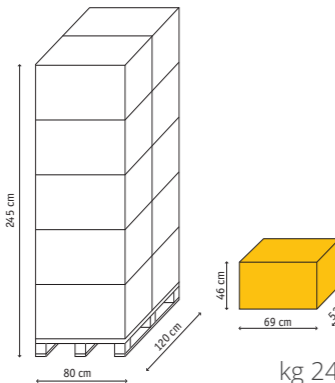

Furba Chic Maxi

pcs x box
8
pcs x pallet
80
cartons x pallet
10