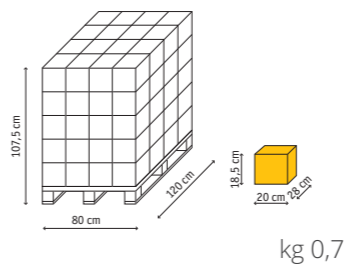

**Paletta igienica
Hygienic scoop**

pcs x box
24
pcs x pallet
1920
cartons x pallet
80

accessori accessories

pallettizzazioni
pallet