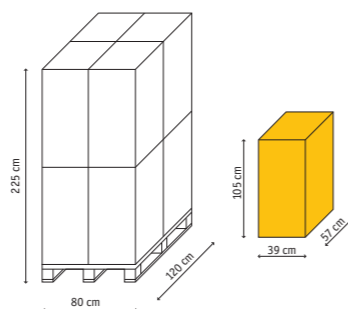

Cathy filter
PRO420V - Kg 32,1
PRO420W - Kg 32,1
pcs x pallet
160