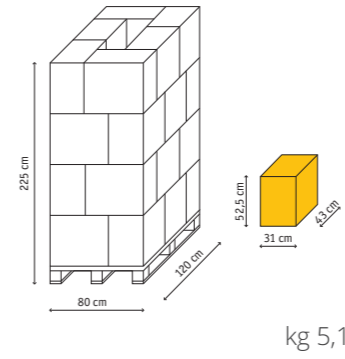

Queen

pcs x box
8
pcs x pallet
64
cartons x pallet
8

toilette per gatti cat toilets

Sprint 10

pcs x box
12
pcs x pallet
288
cartons x pallet
24

Sprint 20

pcs x box
12
pcs x pallet
192
cartons x pallet
16

**Paletta universale
Twice
Multipurpose
shovel Twice**