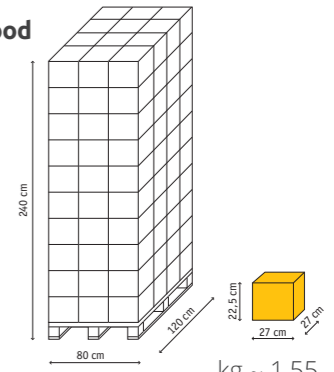

Slow Food Chic Bowl 0,5 L

pcs x box
8
pcs x pallet
1320
cartons x pallet
165

kg ~1,2

Ciotola Chic Slow Food 1 L

Slow Food Chic Bowl 1 L

pcs x box
8
pcs x pallet
960
cartons x pallet
120

kg ~ 1,55

Ciotola Chic 0,35 L
Chic Bowl 0,35 L