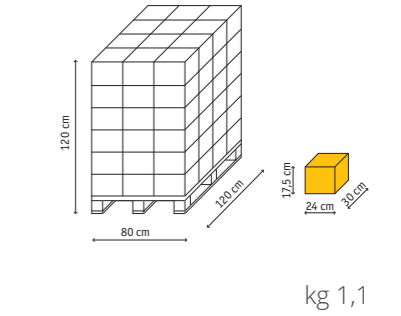

**Paletta universale
Single
Multipurpose
shovel**

pcs x box
12
pcs x pallet
864
cartons x pallet
72