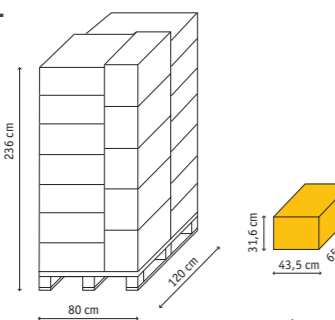

Ciotola Chic Multireserve 2 L
Multireserve Chic Bowl 2 L

pcs x box
8
pcs x pallet
152
cartons x pallet
19