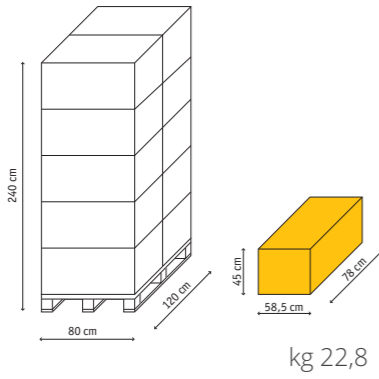

Cathy Comfort

pcs x box
10
pcs x pallet
100
cartons x pallet
10

WivaCat

pcs x box
8
pcs x pallet
128
cartons x pallet
16