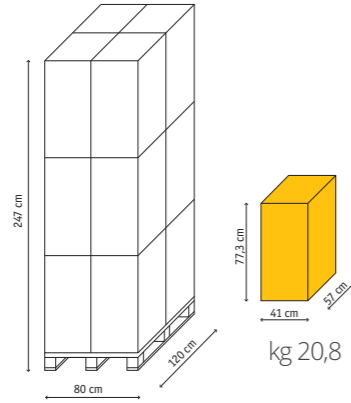

toilette per gatti cat toilets

Cathy Easy Clean

pcs x box
12
pcs x pallet
144
cartons x pallet
12