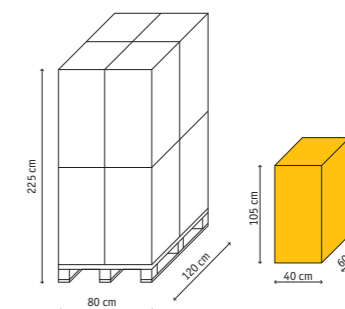

* P.P. porta in plastica • plastic door - P.M. porta in metallo • metal door