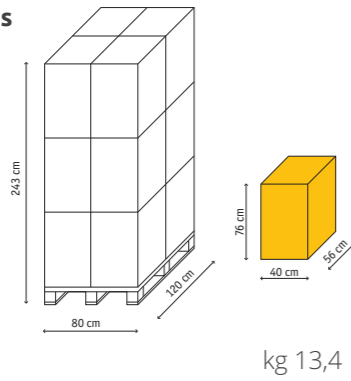

Sprint Corner Plus

pcs x box
10
pcs x pallet
120
cartons x pallet
12