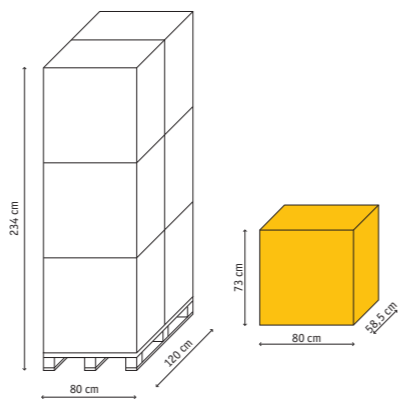

Sprint 20
PRO403W - Kg 27,5
pcs x pallet
216

Cathy
PRO411 - Kg 31,5
PRO411C - Kg 31,5
pcs x pallet
160