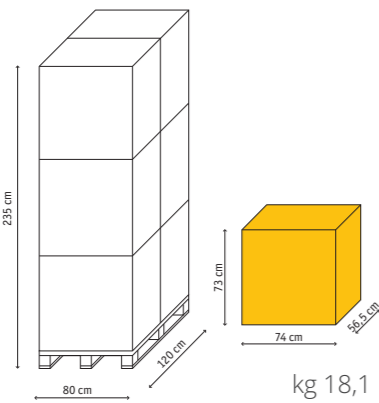

Queen

pcs x box
8
pcs x pallet
64
cartons x pallet
8

toilette per gatti cat toilets

Sprint 10

pcs x box
12
pcs x pallet
288
cartons x pallet
24

Sprint 20

pcs x box
12
pcs x pallet
192
cartons x pallet
16

**Paletta universale
Twice
Multipurpose
shovel Twice**