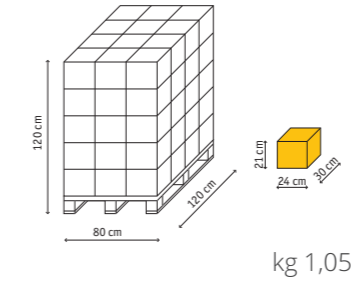

**Paletta universale
Twice
Multipurpose
shovel Twice**

pcs x box
8
pcs x pallet
480
cartons x pallet
60