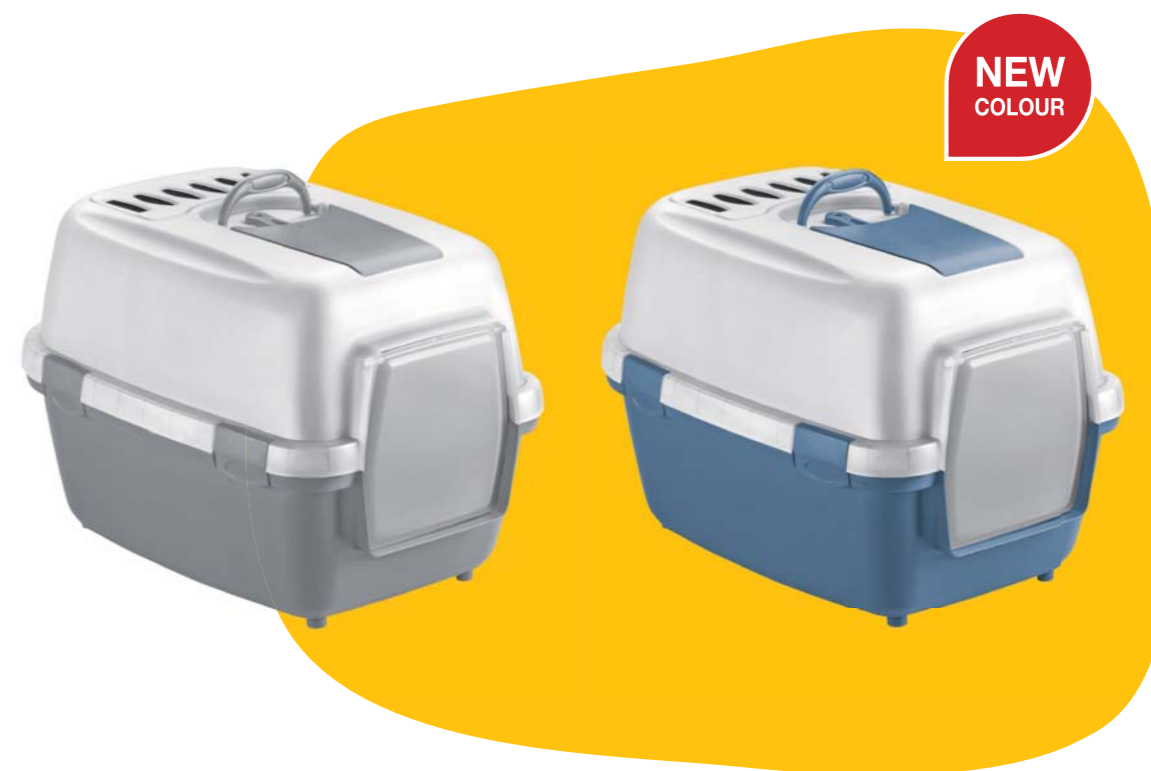

WivaCat

toilette chiusa con paletta igienica
hooded cat toilet with hygienic scoop

maniglia per trasporto
carrying handle

filtro al carbone attivo incluso**
active carbon filter included**

paletta inclusa
hygienic scoop included