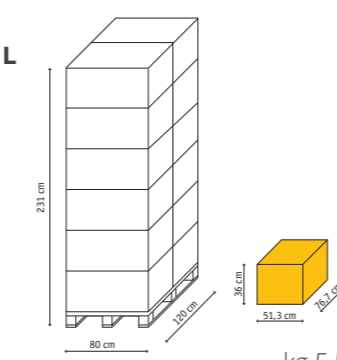

Ciotola Chic Multireserve 3,5 L
Multireserve Chic Bowl 3,5 L

pcs x box
8
pcs x pallet
96
cartons x pallet
12