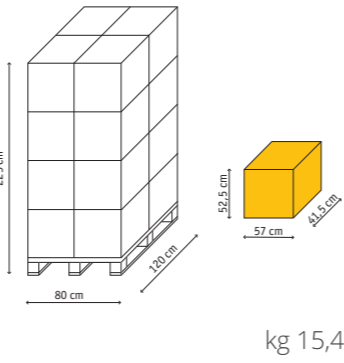

toilette per gatti cat toilets

Cathy Easy Clean

pcs x box
12
pcs x pallet
144
cartons x pallet
12

Cathy Clever & Smart

pcs x box
5
pcs x pallet
50
cartons x pallet
10

Cathy Comfort

pcs x box
10
pcs x pallet
100
cartons x pallet
10

WivaCat

pcs x box
8
pcs x pallet
128
cartons x pallet
16

Sprint Corner Plus

pcs x box
10
pcs x pallet
120
cartons x pallet
12

Sprint Corner

pcs x box
12
pcs x pallet
192
cartons x pallet
16

Super Queen

pcs x box
6
pcs x pallet
36
cartons x pallet
6

Queen

pcs x box
8
pcs x pallet
64
cartons x pallet
8

toilette per gatti cat toilets

Sprint 10

pcs x box
12
pcs x pallet
288
cartons x pallet
24

Sprint 20

pcs x box
12
pcs x pallet
192
cartons x pallet
16

**Paletta universale
Twice
Multipurpose
shovel Twice**

pcs x box
8
pcs x pallet
480
cartons x pallet
60

**Paletta universale
Single
Multipurpose
shovel**

pcs x box
12
pcs x pallet
864
cartons x pallet
72

**Paletta igienica
Hygienic scoop**

pcs x box
24
pcs x pallet
1920
cartons x pallet
80

accessori accessories

pallettizzazioni
pallet