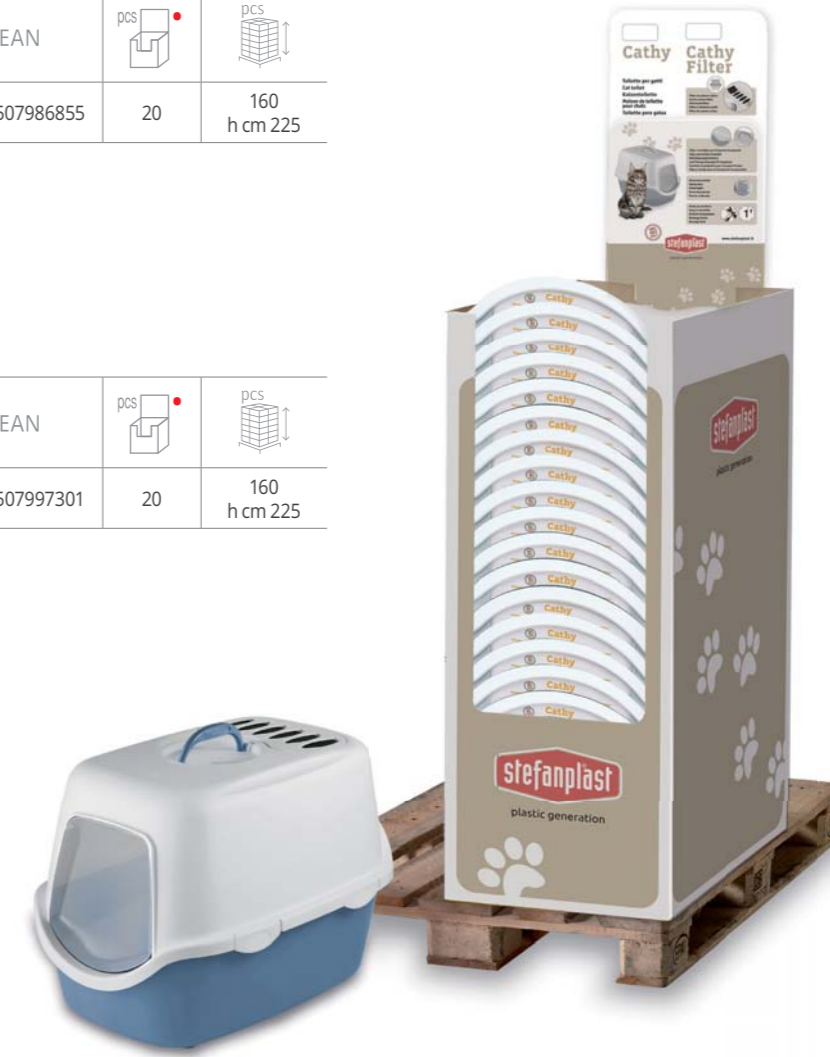

Cathy Filter

toilette chiusa con filtro
hooded cat toilet with filter

PRO420V
57 x 39 x h 105 cm
22" x 15,9" x h 40"

			EAN		
Cathy filter	PRO420V		8003507986855	20	160 h cm 225

PRO420W
57 x 39 x h 105 cm
22" x 15,9" x h 40"

			EAN		
Cathy filter	PRO420W		8003507997301	20	160 h cm 225