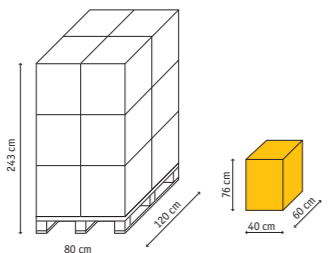

Furba Top Chic

pcs x box
6
pcs x pallet
72
cartons x pallet
12