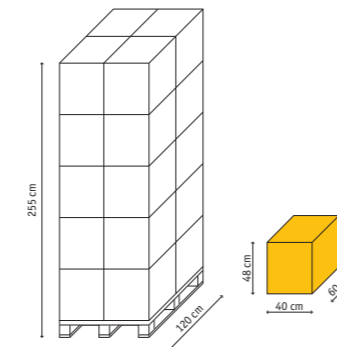

Furba Chic

pcs x box
6
pcs x pallet
120
cartons x pallet
20