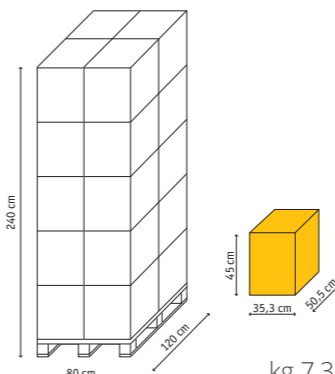

trasportini pet carriers

Travel Chic

pcs x box
6
pcs x pallet
120
cartons x pallet
20