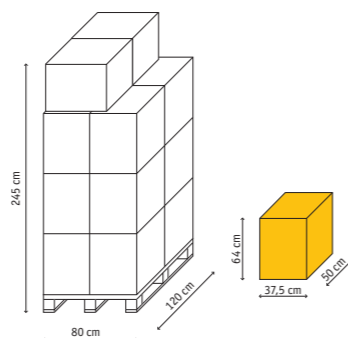

Set Dinner
PRO402Q - Kg 13,5
pcs x pallet
336

Gulliver 1 P.M.*
PRO406L - Kg 23,1
PRO406Q - Kg 23,1
PRO406R - Kg 23,1
pcs x pallet
198