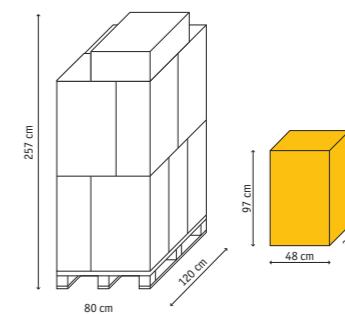

Gulliver 1 P.P.*
PRO407G - Kg 21,2
PRO407U - Kg 21,2
PRO407V - Kg 21,2
pcs x pallet
198

Puppy Training Set
PRO600 - kg 25,7
pcs x pallet
192