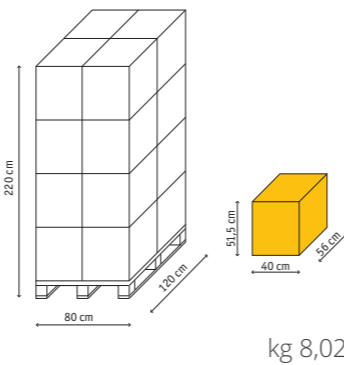

Sprint Corner

pcs x box
12
pcs x pallet
192
cartons x pallet
16