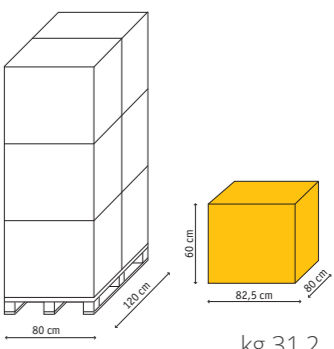

Gulliver Touring

pcs x box
4
pcs x pallet
24
cartons x pallet
6